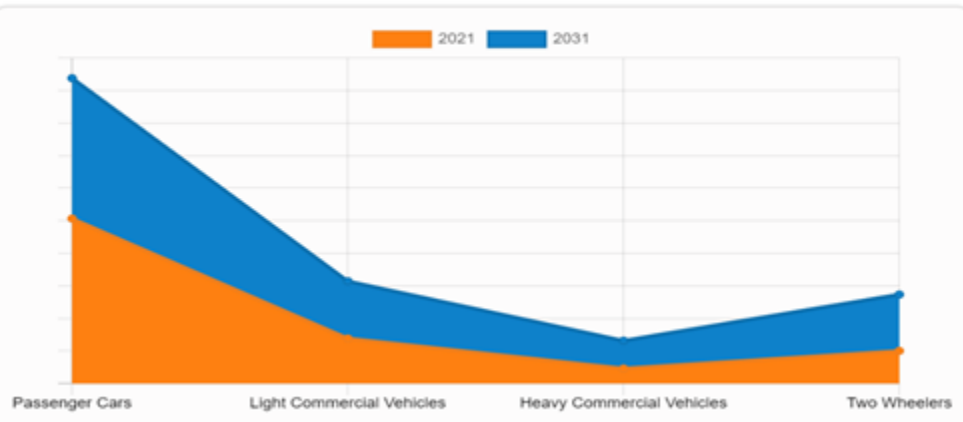

Product Features and Technology

- Vehicle Doctor is an service based E-Commerce APP which connects the user to a mechanic.
- This app is having Location access(GPS) & MAPS, to detect the exact location of vehicle.
- Auto suggestion to suggest the nearby mechanic by means of Location Access.
- Artificial Intelligence.

Target Market - Customers

Market of Automotive repair and maintenance industry

By Vehicle Type

- Our target is to grab at least 5% of the market share.
- Which in turn takes us into huge profits.

- Every year on an average 1-2 cr vehicles are being registered in India.