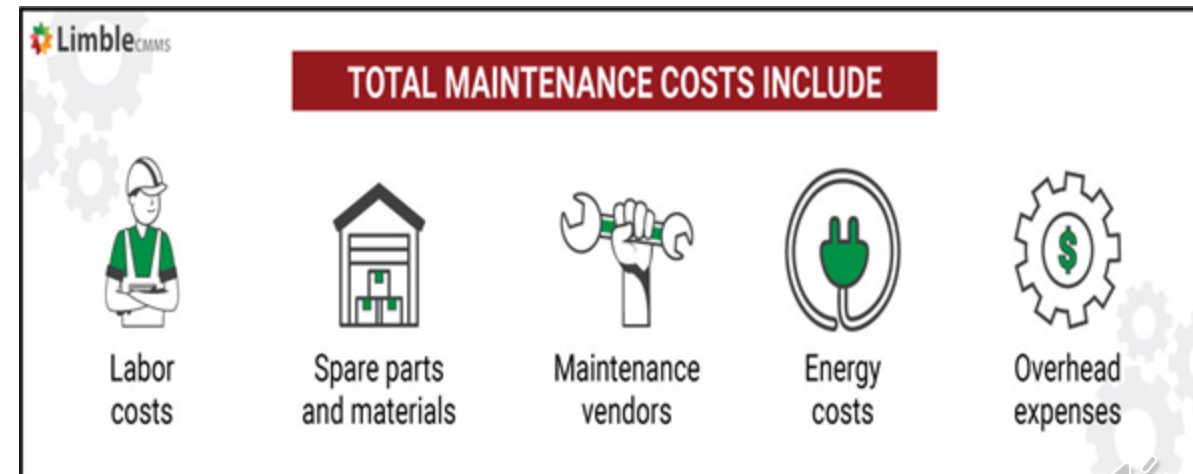

VEHICLE DOCTOR

— GET YOUR VEHICLE DIAGNOSED AND REPAIRED

VEHICLE DOCTOR
GET YOUR VEHICLE DIAGNOSED

A B G N VIJAYENDRA GUPTA

Problem Statement and Societal Impact

- Detection of exact fault in an automobile.
- Interruption of journey due to vehicle repair.
- Connecting to a mechanic in an unknown.
- Facing high repair and service charges.

Innovation and Value Proposition

- Vehicle Doctor can both detect the problem and can connect the user to the respective mechanic.
- Can get the vehicle repaired on spot.
- Can get their vehicle repaired at the lowest possible price.
- 24/7 service provision.
- Easy service in an unknown area.
- Interruption less journey.

Product Features and Technology

- Vehicle Doctor is an service based E-Commerce APP which connects the user to a mechanic.
- This app is having Location access(GPS) & MAPS, to detect the exact location of vehicle.
- Auto suggestion to suggest the nearby mechanic by means of Location Access.
- Artificial Intelligence.