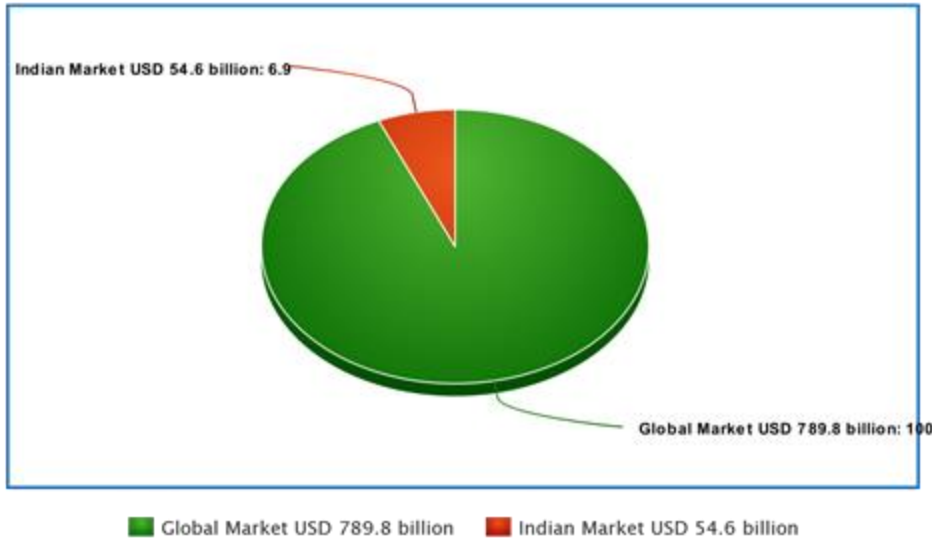

Target Market - Customers

Market of Automotive repair and maintenance industry